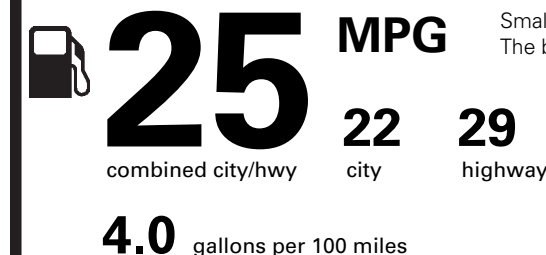

INTERIOR

- 2ND ROW 60/40 FOLD FLAT SPLIT BENCH W/RECLINE
- 2ND ROW SLIDING SEAT
- CARGO MANAGEMENT SYSTEM
- DUAL-ZONE CLIMATE CONTROL W/CRUISE AND AUDIO CONTROL
- LEATHER WRAPPED STR WHEEL
- SEATS-COMFORT 10-WAY PWR DRIVER&PASSENGER W/LUMBAR
- SEATS-HEATED FRONT W/DRIVER MEMORY SETTING
- TILT/TELESCOPE STR COLUMN

FUNCTIONAL

- 8" LCD CNTR STK TOUCHSCRN
- ELECTRIC PWR ASST STEERING
- INTELLIGENT ACCESS W/PUSH BUTTON START
- LANE-KEEPING SYSTEM
- LINCOLN CONNECT - 4G MODEM WITH WIFI CAPABILITY
- LINCOLN DRIVE MODES
- REMOTE KEYLESS ENTRY
- REMOTE START
- REVERSE PARKING AID
- STOP-START SYSTEM
- SYNC@ 3

SAFETY/SECURITY

- ADVANCETRAC WITH RSC
- AIRBAGS - SIDE IMPACT / CURTAINS
- AIRBAGS-DRVR&PASS KNEE
- AIRBAGS-DUAL-STAGE FRONT
- AUTO HIGH BEAMS
- BLIND SPOT DETECTION W/CTA
- PASSIVE ANTI-THEFT SECURILOCK SYSTEM
- PRE-COLLISION ASSIST W/AEB
- SOS POST CRASH SYSTEM

WARRANTY

- 4YR/50K MILE WARRANTY
- 4YR/50K PICKUPDELIVERY SVC
- 6YR/70K MI POWERTRAIN WARR

INCLUDED ON THIS VEHICLE EQUIPMENT GROUP 100A

(MSRP)

OPTIONAL EQUIPMENT/OTHER

- 2021 MODEL YEAR CERAMIC PEARL 695.00
- .18" WARM PAINTED ALLOY WHEEL
- .225/60R18 100V A/S BSW TIRES
- 17" MINI SPARE WHEEL W/TIRE 150.00

PRICE INFORMATION

BASE PRICE	$35,945.00
TOTAL OPTIONS/OTHER	845.00
TOTAL VEHICLE & OPTIONS/OTHER	36,790.00
DESTINATION & DELIVERY	995.00

EPA DOT Fuel Economy and Environment

Gasoline Vehicle

Fuel Economy

Small SUVs range from 16 to 120 MPG. The best vehicle rates 141 MPGe.

You spend **$500**

more in fuel costs over 5 years compared to the average new vehicle.

Annual fuel cost **$1,600**