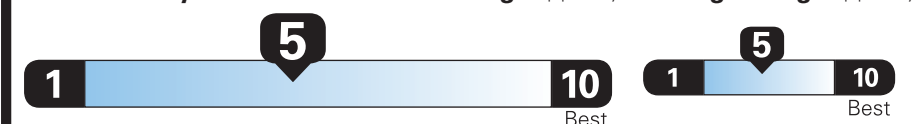

SAFETY/SECURITY

- ADVANCETRAC™ WITH RSC
- AIRBAGS - SIDE IMPACT / CURTAINS
- AIRBAGS-DRVR&PASS KNEE
- AIRBAGS-DUAL-STAGE FRONT
- AUTO HIGH BEAMS
- PASSIVE ANTI-THEFT SECURILOCK SYSTEM
- PRE-COLLISION ASSIST W/AEB
- SOS POST CRASH SYSTEM

WARRANTY

- 4YR/50K MILE WARRANTY
- 4YR/50K PICKUPDELIVERY SVC
- 6YR/70K MI POWERTRAIN WARR

INCLUDED ON THIS VEHICLE

(MSRP)

EQUIPMENT GROUP 101A

2,550.00

- CONVENIENCE PACKAGE
- VOICE-ACTIVATED NAVIGATION
- ELEMENTS PACKAGE
- HEATED/VENTILATED D/P SEATS
- HEATED REAR SEATS
- HEATED STEERING WHEEL
- RAIN SENSING WIPERS
- WINDSHIELD WIPER DE-ICER

OPTIONAL EQUIPMENT/OTHER

- 2022 MODEL YEAR
- RED CARPET MET TC 695.00
- 225/55R19 99V A/S BSW TIRES
- 17" MINI SPARE WHEEL W/TIRE 150.00
- PREMIUM PACKAGE 3,450.00
- . PANORAMIC VISTA RF W/PWR SHAD
- . LEATHER-WRAPPED STRG WHEEL
- . 19" PREM PAINTED ALUM WHEEL

PRICE INFORMATION

BASE PRICE	$38,405.00
TOTAL OPTIONS/OTHER	6,845.00
TOTAL VEHICLE & OPTIONS/OTHER	45,250.00
DESTINATION & DELIVERY	1,195.00

EPA DOT Fuel Economy and Environment

Gasoline Vehicle

Fuel Economy

24 MPG
combined city/hwy city highway

Small SUVs range from 16 to 125 MPG. The best vehicle rates 142 MPGe.

You spend **$750**

more in fuel costs over 5 years compared to the average new vehicle.

4.2 gallons per 100 miles

Annual fuel cost **$1,450**

Fuel Economy & Greenhouse Gas Rating (tailpipe only) Smog Rating (tailpipe only)

This vehicle emits 369 grams CO₂ per mile. The best emits 0 grams per mile (tailpipe only). Producing and distributing fuel also create emissions; learn more at fueleconomy.gov.

Actual results will vary for many reasons, including driving conditions and how you drive and maintain your vehicle. The average new vehicle gets 27 MPG and costs $6,500 to fuel over 5 years. Cost estimates are based on 15,000 miles per year at $2.35 per gallon. MPGe is miles per gasoline gallon equivalent. Vehicle emissions are a significant cause of climate change and smog.

fueleconomy.gov

Calculate personalized estimates and compare vehicles

Smartphone QR Code™

GOVERNMENT 5-STAR SAFETY RATINGS

Overall Vehicle Score ★★★★★

Based on the combined ratings of frontal, side and rollover. Should ONLY be compared to other vehicles of similar size and weight.

Frontal Crash Driver Passenger ★★★★★

Based on the risk of injury in a frontal impact. Should ONLY be compared to other vehicles of similar size and weight.

Side Crash Front seat Rear seat ★★★★★

Based on the risk of injury in a side impact.

Rollover ★★★★★

Based on the risk of rollover in a single-vehicle crash.

Star ratings range from 1 to 5 stars (★★★★★), with 5 being the highest.

Source: National Highway Traffic Safety Administration (NHTSA).
www.safercar.gov or 1-888-327-4236

THE LINCOLN WAY™ APP

Your Dashboard of Services & Features

- Download the Lincoln Way app* and you can:
  - Remotely start, lock and unlock your vehicle
  - Locate your vehicle and check approximate fuel range
  - Receive vehicle health alerts

The Lincoln Connect™ modem is active and sending vehicle data (e.g., diagnostics) to Lincoln. See in-vehicle Settings for connectivity options.

Lincoln Protect®

Insist on Lincoln Protect! The only extended service plan fully backed by Lincoln and honored at every Lincoln dealership in the U.S., Canada and Mexico. See your Lincoln dealer or visit www.LincolnOwner.com

5LMCJ1D9XNUL06432

WARNING: Operating, servicing and maintaining a passenger vehicle, pickup truck, van, or off-road vehicle can expose you to chemicals including engine exhaust, carbon monoxide, phthalates, and lead, which are known to the State of California to cause cancer and birth defects or other reproductive harm. To minimize exposure, avoid breathing exhaust, do not idle the engine except as necessary, service your vehicle in a well-ventilated area and wear gloves or wash your hands frequently when servicing your vehicle. For more information go to www.P65Warnings.ca.gov/passenger-vehicle.

SCAN OR TEXT 5LNUL06432 TO 59173

Msg & Data rates may apply. Text HELP for help

www.lincoln.com/help/privacy-terms/

RAMP ONE	CC18	CONVOY
RAMP TWO	ITEM #: 18-S101 O/T 2	

TOTAL MSRP $46,445.00

LINCOLN AUTOMOTIVE FINANCIAL SERVICES

Whether you decide to lease or finance your vehicle, you'll find the choices that are right for you. See your Lincoln Dealer for details or visit www.lincolnafn.com.